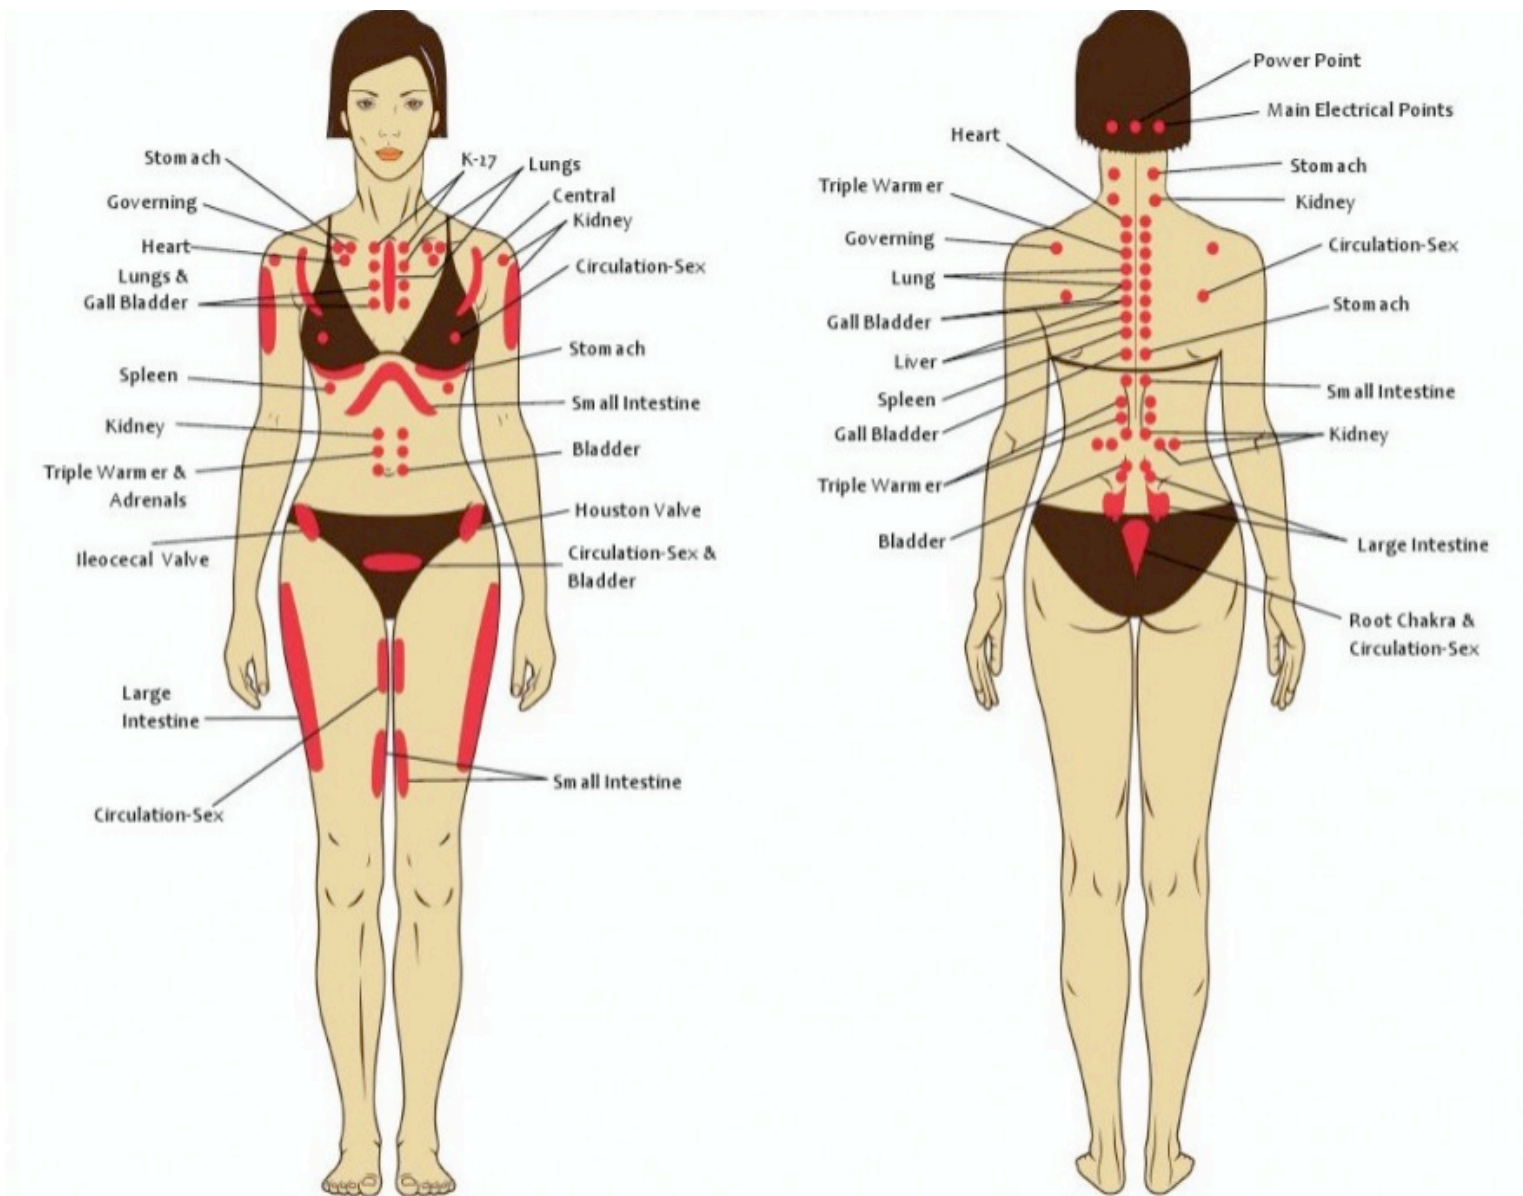

Blackheath Natural Health

NEUROLYMPHATIC REFLEX MASSAGE POINTS

Pic from 2012 Healing Globe LLC

Nicola Redmond

Homeopathy | Systematic Kinesiology | Craniosacral Therapy | Bio Resonance Screening
www.blackheathnaturalhealth.com